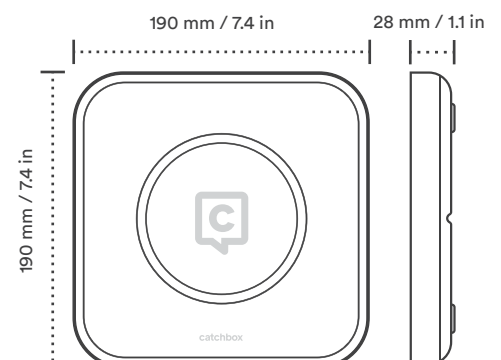

Wireless Charger*

Weight	385 g / 13.6 oz
Dimensions	189 × 189 × 30 mm / 7.44 × 7.44 × 1.18 in
Power supply	5V 1A USB-C
Charging protocol	Catchbox proprietary