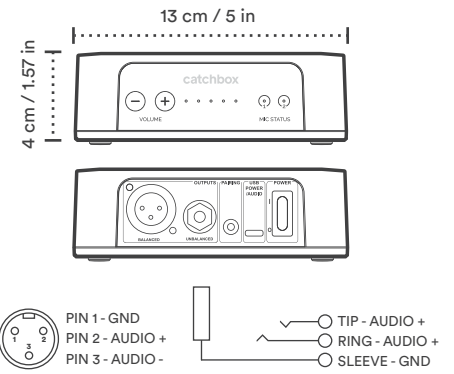

## Receiver

Weight	<b>200 g / 7 oz</b>
Dimensions	<b>130 × 130 × 40 mm / 5.1 × 5.1 × 1.4 in</b>
Power supply	<b>5V 1A USB-C</b>
Gain offset range (Volume control)	<b>Range: 15 dB. No of steps/positions: 4/5</b> <b>Position values: -20dB -14dB -11dB -8dB -5dB</b> <b>Mute. Default Volume: 5/5</b>
Audio outputs	<b>6.3 mm / 1/4 in jack socket - unbalanced, Line level</b> <b>XLR - balanced, Mic level</b> <b>USB-C - digital output</b>

## Transmitter (with Cover)

Weight	<b>370 g / 13.05 oz</b>
Dimensions	<b>180 × 180 × 180 mm / 7 × 7 × 7 in</b>
Built-in Automute technology	<b>Yes</b>
Microphone element	<b>Electret condenser, omni-directional</b>
Gain adjustment range (Volume control)	<b>Range: 8 dB. No of steps/positions: 4/5</b> <b>Step size: 2 dB</b>
Audio frequency response	<b>50 to 11000 Hz</b>
Battery type	<b>Li-ion, rechargeable</b>
Battery life	<b>12h</b>
Battery charge time	<b>Wireless: 6h</b> <b>USB-C: 3h</b>
Wireless charger compatible	<b>Yes (Catchbox proprietary protocol)</b>

## Presenter Mic\*

Weight (with clip)	<b>80 g / 2.8 oz</b>
Dimensions (with clip)	<b>82 × 60 × 28 mm / 3.2 × 2.4 × 1.1 in</b>
Audio frequency response (built-in microphone)	<b>50 to 11000 Hz</b>
Microphone connector	<b>3.5 mm / 1/8 in jack socket</b>
Battery type	<b>Li-ion, rechargeable</b>
Battery life	<b>7h</b>
Battery charge time	<b>USB-C: 2h</b>
Wireless charger compatible	<b>No</b>