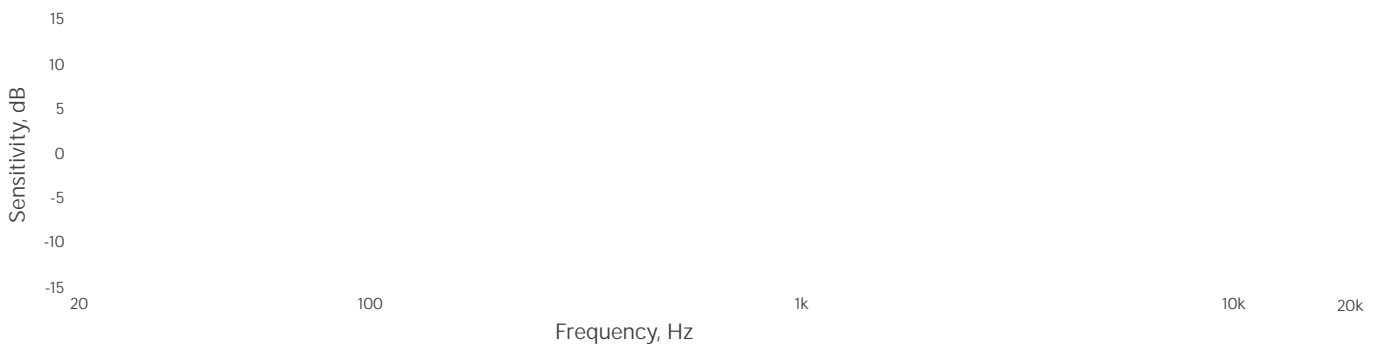

FDWFÆR$OX

ZUHOHVPLFURSRØVVWHP

Catchbox Plus is a wireless microphone system featuring the Catchbox throwable microphone and Presenter Mic, for use in meetings, lectures and events with up to 1000 participants. The throwable mic features Automute™ and is powered by the Wireless Charger. Capture and record audio from two mics simultaneously via analog (balanced + unbalanced) and digital (USB) audio signals. Catchbox Plus operates in the 1.8/1.9 GHz licence-free (DECT) radio band.

Working range	PIW/LØRI6LW
Transmitters per receiver	2
Frequency band	(8X + EDG) We will ship the product according to your provided shipping address
Max radio output power	WRP:
Signal type	LLWDO
Antenna diversity	HV
Max # of transmitters in one space	(8XWR86XWR) Please see our website for other regions
Audio latency	2EWUDØPLWWHUPV7RWUDØPLWWHUPV
Operating temperature range	rØWRrØ
Storage temperature range	rØWRrØ

* The actual operating range depends upon the RF output settings, the surroundings, the signal absorption, VLDOUHÈIFWLRDQGVLDOLØ/HUIHUHØH

ØLRIUHTKØNHVSRØH

* Note: Frequency response is measured with attached foam cap