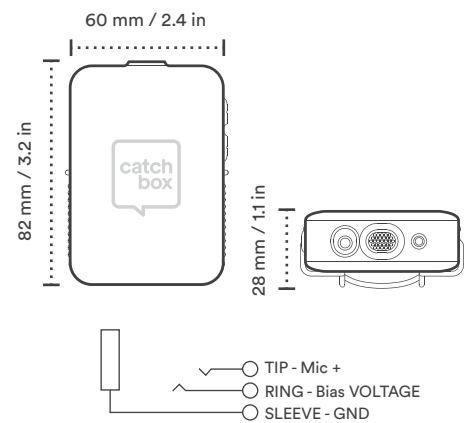

## Receiver

Weight	<b>200 g / 7 oz</b>
Dimensions	<b>130 × 130 × 40 mm / 5.1 × 5.1 × 1.4 in</b>
Power supply	<b>5V 1A USB-C</b>
Gain offset range (Volume control)	<b>Range: 15 dB. No of steps/positions: 4/5</b> <b>Position values: -20dB -14dB -11dB -8dB -5dB</b> <b>Mute. Default Volume: 5/5</b>
Audio outputs	<b>6.3 mm / 1/4 in jack socket - unbalanced, Line level</b> <b>XLR - balanced, Mic level</b> <b>USB-C - digital output</b>

## Transmitter (with Cover)

Weight	<b>370 g / 13.05 oz</b>
Dimensions	<b>180 × 180 × 180 mm / 7 × 7 × 7 in</b>
Built-in Automute technology	<b>Yes</b>
Microphone element	<b>Electret condenser, omni-directional</b>
Gain adjustment range (Volume control)	<b>Range: 8 dB. No of steps/positions: 4/5</b> <b>Step size: 2 dB</b>
Audio frequency response	<b>50 to 11000 Hz</b>
Battery type	<b>Li-ion, rechargeable</b>
Battery life	<b>12h</b>
Battery charge time	<b>Wireless: 6h</b> <b>USB-C: 3h</b>
Wireless charger compatible	<b>Yes (Catchbox proprietary protocol)</b>

## Presenter Mic\*

Weight (with clip)	<b>80 g / 2.8 oz</b>
Dimensions (with clip)	<b>82 × 60 × 28 mm / 3.2 × 2.4 × 1.1 in</b>
Audio frequency response (built-in microphone)	<b>50 to 11000 Hz</b>
Microphone connector	<b>3.5 mm / 1/8 in jack socket</b>
Battery type	<b>Li-ion, rechargeable</b>
Battery life	<b>7h</b>
Battery charge time	<b>USB-C: 2h</b>
Wireless charger compatible	<b>No</b>