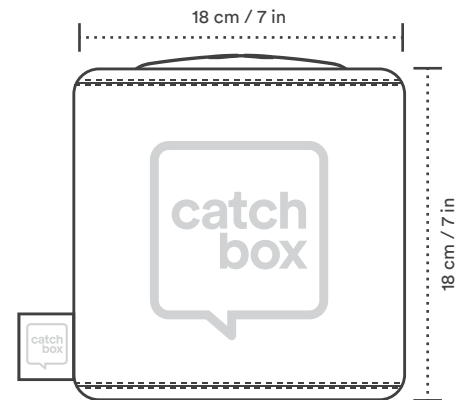

### ØLRIUHTKØNHVSRØH

\* Note: Frequency response is measured with attached foam cap

## Receiver

Weight	<b>200 g / 7 oz</b>
Dimensions	<b>130 × 130 × 40 mm / 5.1 × 5.1 × 1.4 in</b>
Power supply	<b>5V 1A USB-C</b>
Gain offset range (Volume control)	<b>Range: 15 dB. No of steps/positions: 4/5</b> <b>Position values: -20dB -14dB -11dB -8dB -5dB</b> <b>Mute. Default Volume: 5/5</b>
Audio outputs	<b>6.3 mm / 1/4 in jack socket - unbalanced, Line level</b> <b>XLR - balanced, Mic level</b> <b>USB-C - digital output</b>

## Transmitter (with Cover)

Weight	<b>370 g / 13.05 oz</b>
Dimensions	<b>180 × 180 × 180 mm / 7 × 7 × 7 in</b>
Built-in Automute technology	<b>Yes</b>
Microphone element	<b>Electret condenser, omni-directional</b>
Gain adjustment range (Volume control)	<b>Range: 8 dB. No of steps/positions: 4/5</b> <b>Step size: 2 dB</b>
Audio frequency response	<b>50 to 11000 Hz</b>
Battery type	<b>Li-ion, rechargeable</b>
Battery life	<b>12h</b>
Battery charge time	<b>Wireless: 6h</b> <b>USB-C: 3h</b>
Wireless charger compatible	<b>Yes (Catchbox proprietary protocol)</b>

## Presenter Mic\*

Weight (with clip)	<b>80 g / 2.8 oz</b>
Dimensions (with clip)	<b>82 × 60 × 28 mm / 3.2 × 2.4 × 1.1 in</b>
Audio frequency response (built-in microphone)	<b>50 to 11000 Hz</b>
Microphone connector	<b>3.5 mm / 1/8 in jack socket</b>
Battery type	<b>Li-ion, rechargeable</b>
Battery life	<b>7h</b>
Battery charge time	<b>USB-C: 2h</b>
Wireless charger compatible	<b>No</b>